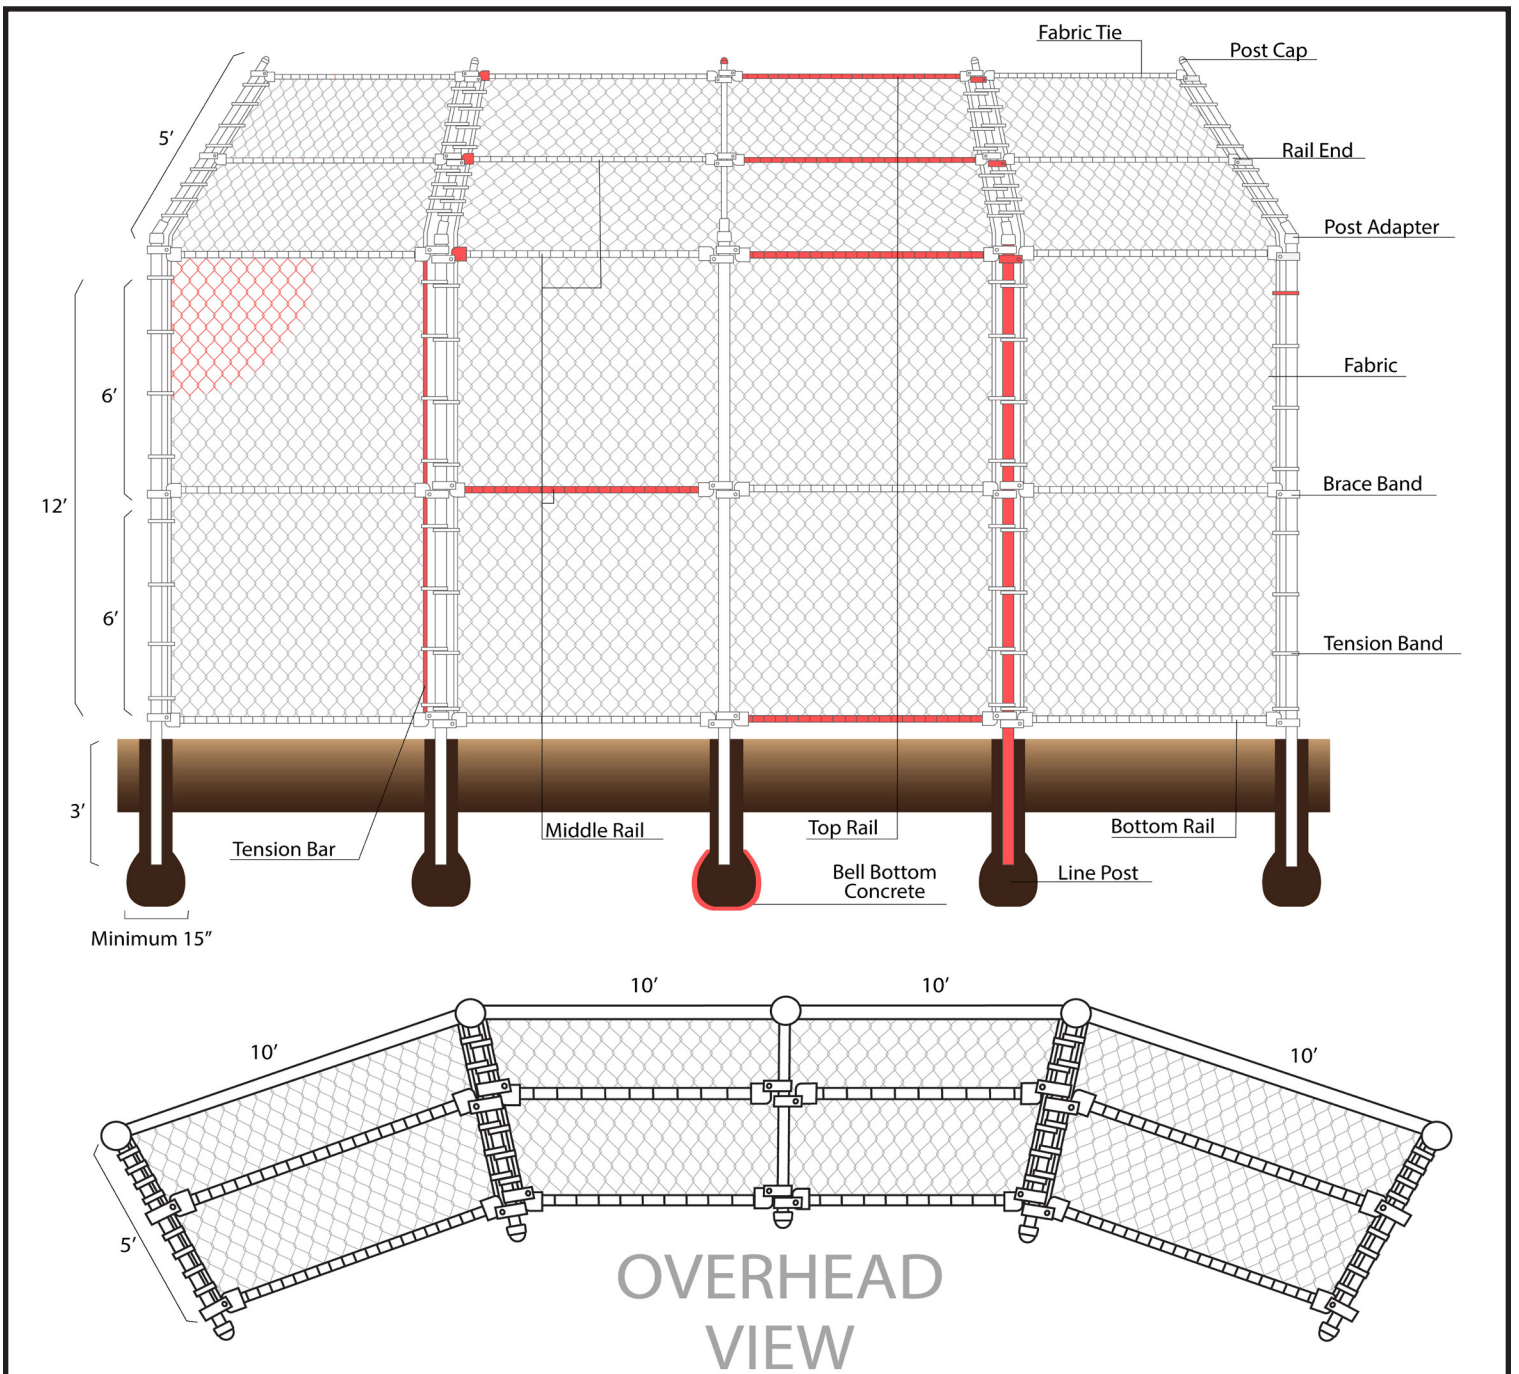

Baseball Fence Backstop Kit Specifications

Baseball Fence Backstop Kit 12' High x 20' Wide x 10' Wings with Canopy

SKU: BCKST-UC-10X20X10X12

Height	12'
Center Panel Length	20'
Left Wing Length	10'
Right Wing Length	10'
Total Length	40'
Canopy Width	5'
Material	Galvanized Steel